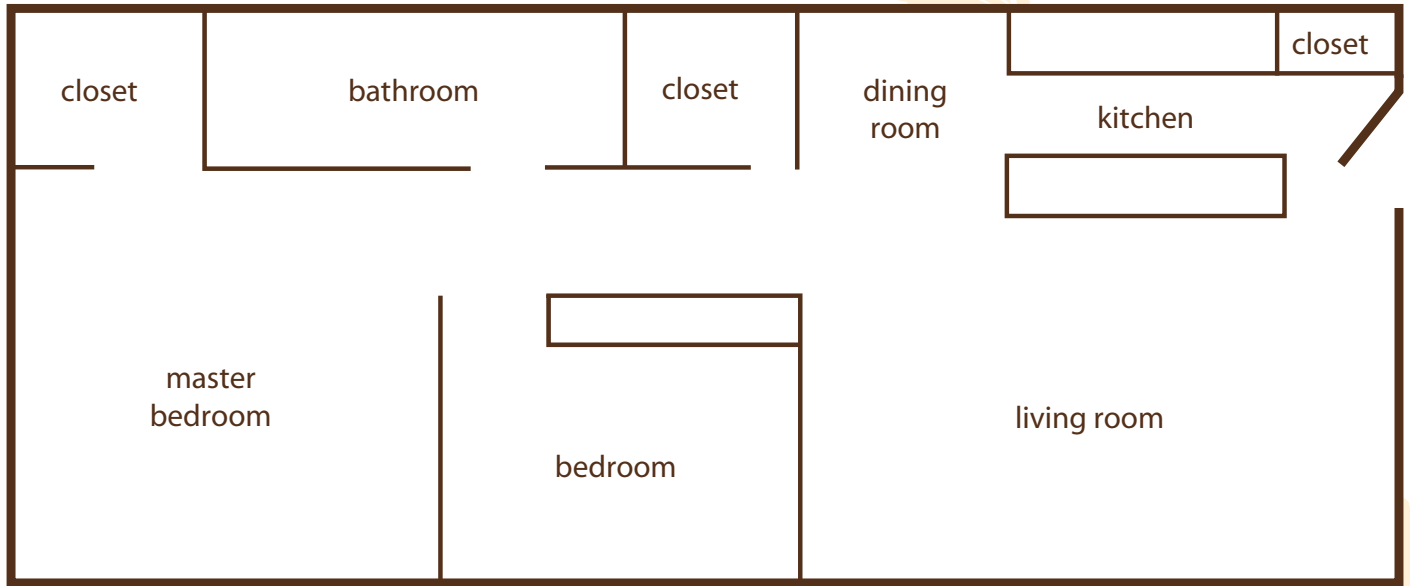

FLOOR PLAN
2 bedroom
776 sq. feet

FLOOR PLAN
2 bedroom w/den
882 sq. feet